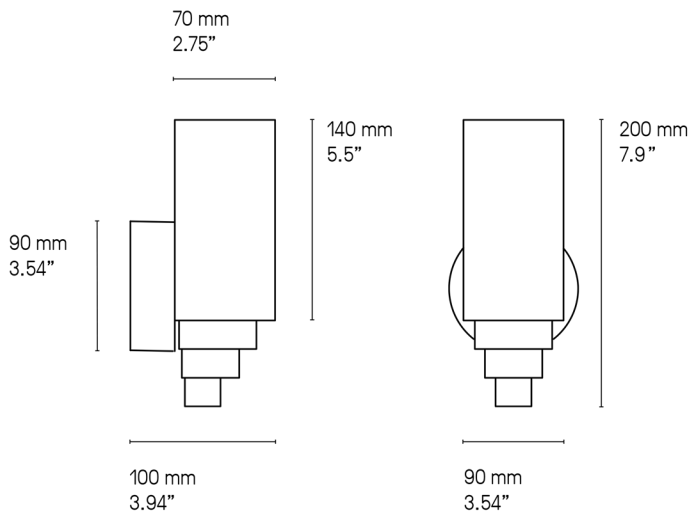

**Finitions
Finishes**

● Laiton satiné SB Satin brass	● Graphite satiné SG Satin graphite	● Nickel satiné SN Satin nickel	● Cuivre satiné SC Satin copper	● Bronze BZ Bronze
● Laiton poli PB Polished brass	● Graphite poli PG Polished graphite	● Nickel poli PN Polished nickel	● Cuivre poli PC Polished copper	

[Nuancier – Finish options](#)

**Matériaux
Materials**

Laiton massif Solid brass	Diffuseur polycarbonate Polycarbonate diffuser

**Source
Lamping**

Applique – Wall light G9 LED 5W max. non fournie G9 LED 5W max. not included	Variation* Dimmable*

**Norme
Standard**

IP44	Classe II
IP44	Class II

Designer

Émilie Cathelineau

* Les luminaires variables nécessitent l'utilisation d'ampoules compatibles avec la variation.
All dimmable light fixtures require the use of compatible bulbs.