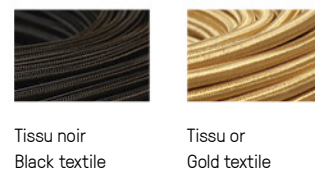

CÂBLES - CABLES

TEL. +33 (0) 2 41 32 67 54   EMAIL : CONTACT@CVL-LUMINAIRES.FR

WWW.CVL-LUMINAIRES.FR