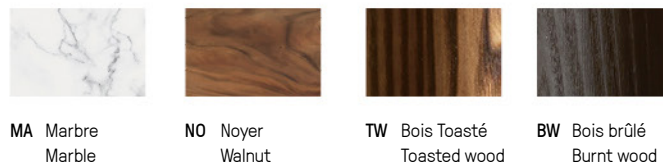

AUTRES - OTHERS