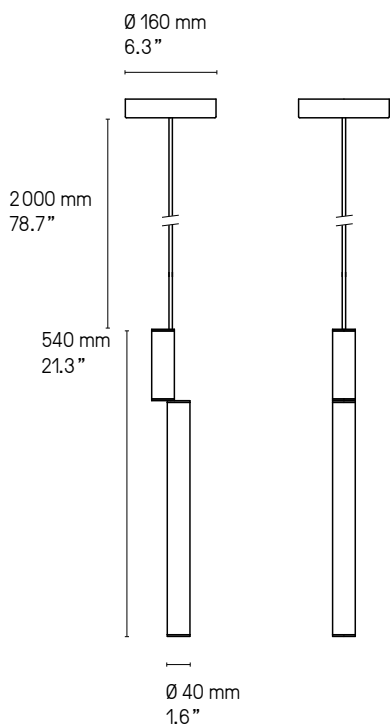

Signal V 540

Signal V 540 + V 440 SB