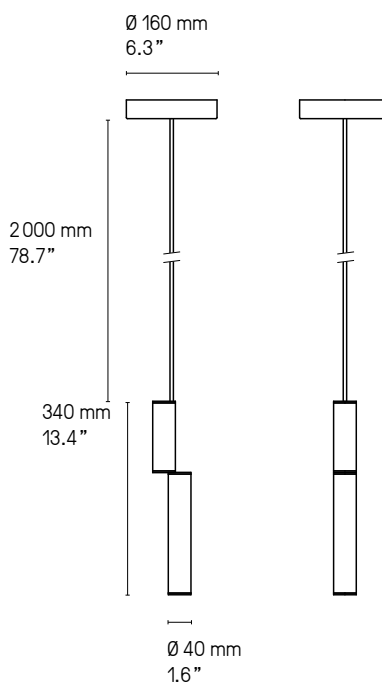

Signal V 340