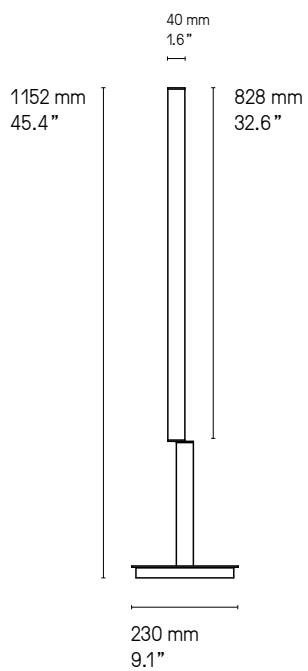

#### Signal double 520 (520 mm – 20.5")

LED intégrée	570 lm	2700°K	7W	Alimentation 24V intégrée	Variable (phase cut)	
Integrated LED	570 lm	2700°K	7W	Int. power supply 24V included	Dimmable (phase cut)	
 Integrated LED	570 lm	2700°K	7W	Int. power supply 24V included	Dimmable (phase cut)	Damp

#### Signal double 920 (920 mm – 36.2")

LED intégrée	1340 lm	2700°K	17W	Alimentation 24V intégrée	Variable (phase cut)	
Integrated LED	1340 lm	2700°K	17W	Int. power supply 24V included Int.	Dimmable (phase cut)	
 Integrated LED	1340 lm	2700°K	17W	power supply 24V included	Dimmable (phase cut)	Damp

#### US Version fitted plate to cover outlet power box

La longueur standard des câbles est de 2 m  
mais elle peut être diminuée à l'installation.  
Autres longueurs sur demande.  
The standard height of the cables is 2 m (78.7")  
but can be adjusted to less during installation  
Custom heights available upon request.

Signal Simple 445 SG

Signal Double 720 SB

Signal Duo

Signal Duo SB

**Signal Solo 176**

Signal Solo 176 SN

**Signal Solo 115**

Signal Solo 115 SG