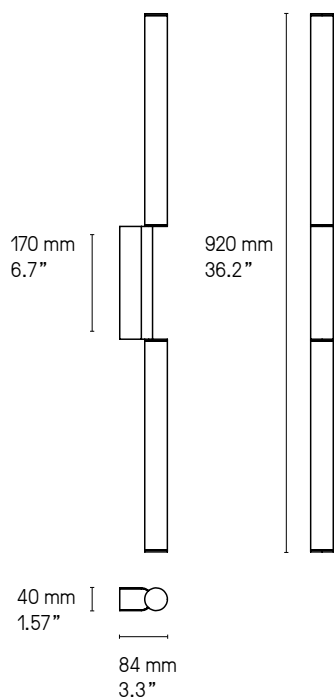

**UL Version
fitted plate to cover outlet power box**

Signal peut être installée horizontalement ou verticalement.
Signal can be placed both horizontally or vertically on the wall.

Retrouvez les variantes salle de bain (IP44) de ces modèles p.277
You will find the bathroom variants (IP44) of these designs p.277