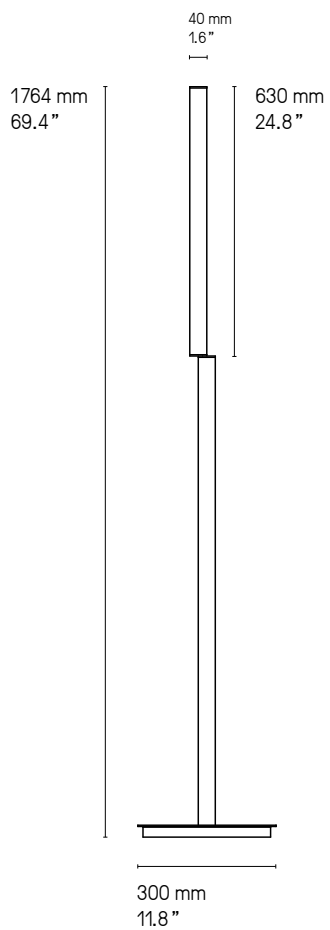

#### Signal 345 (345 mm – 13.6")

LED intégrée	280 lm	2700°K	5W	Alimentation 24V intégrée	Variable (phase cut)	
Integrated LED	280 lm	2700°K	5W	Int. power supply 24V included	Dimmable (phase cut)	
 Integrated LED	280 lm	2700°K	5W	Int. power supply 24V included	Dimmable (phase cut)	Damp

#### Signal double 520 (520 mm – 20.5")

LED intégrée	570 lm	2700°K	7W	Alimentation 24V intégrée	Variable (phase cut)	
Integrated LED	570 lm	2700°K	7W	Int. power supply 24V included	Dimmable (phase cut)	
 Integrated LED	570 lm	2700°K	7W	Int. power supply 24V included	Dimmable (phase cut)	Damp

#### Signal double 920 (920 mm – 36.2")

LED intégrée	1340 lm	2700°K	17W	Alimentation 24V intégrée	Variable (phase cut)	
Integrated LED	1340 lm	2700°K	17W	Int. power supply 24V included Int.	Dimmable (phase cut)	
 Integrated LED	1340 lm	2700°K	17W	power supply 24V included	Dimmable (phase cut)	Damp

Signal Simple 445 SG

Signal Double 720 SB

Signal Duo

Signal Duo SB

**Signal Solo 176**

Signal Solo 176 SN

**Signal Solo 115**

Signal Solo 115 SG