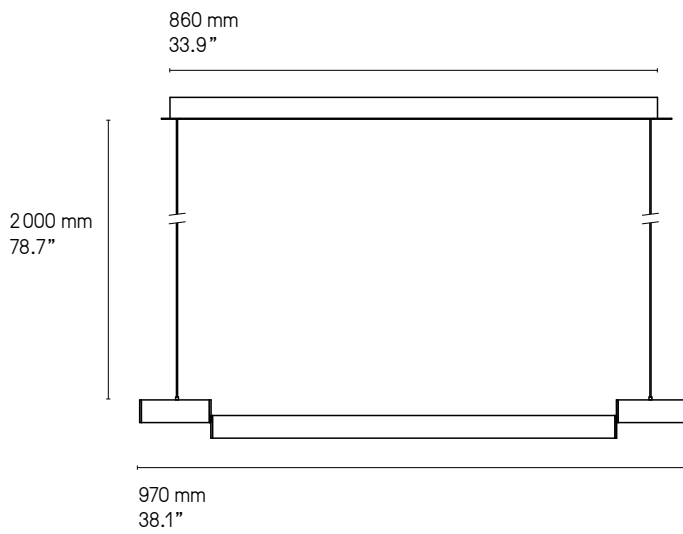

Signal H 970