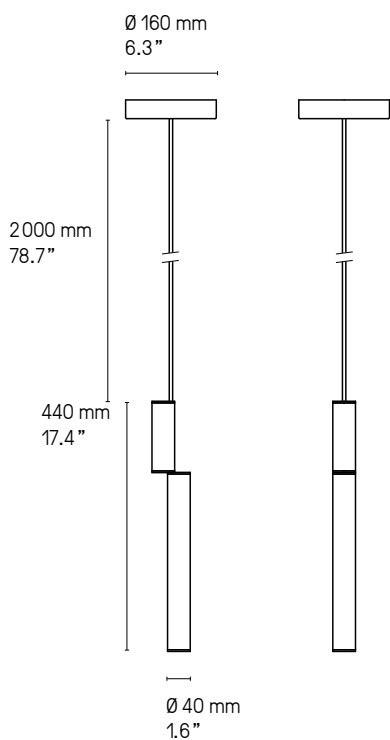

Signal V 440