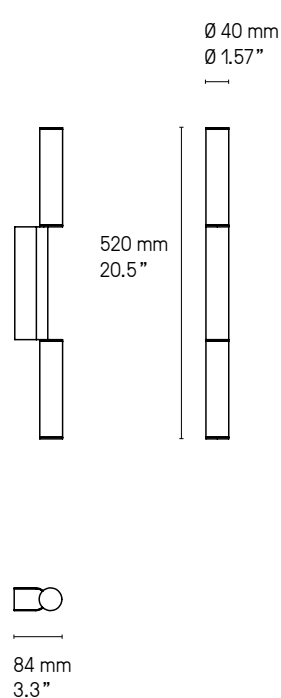

**UL Version
fitted plate to cover outlet power box**

Signal peut être installée horizontalement ou verticalement.
Signal can be placed both horizontally or vertically on the wall.

Retrouvez les variantes salle de bain (IP44) de ces modèles p.277
You will find the bathroom variants (IP44) of these designs p.277