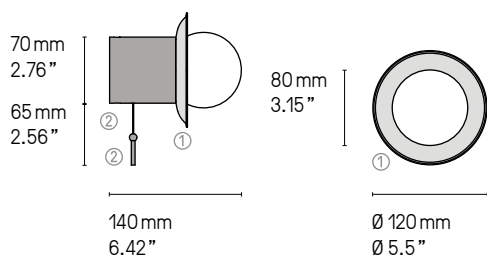

Janed 120 Simple

Janed 140 Simple

Janed 140 Tirette/Cord

Janed 140 Cable

La longueur des câbles est réglable à l'installation.
The height of the cables can be adjusted during installation.

Applique – Wall mounted light Janed 140 Tirette/Cord SB