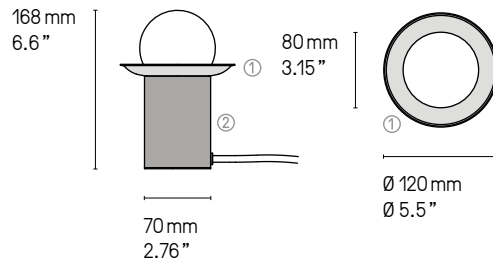

Janed Lampe de table – Table lamp

Lampe de table – Table lamp Janed SG