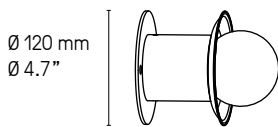

**Finitions
Finishes**

① + ②

Laiton satiné SB Satin brass	Graphite satiné SG Satin graphite	Nickel satiné SN Satin nickel	Cuivre satiné SC Satin copper	Bronze BZ Bronze
Laiton poli PB Polished brass	Graphite poli PG Polished graphite	Nickel poli PN Polished nickel	Cuivre poli PC Polished copper	

[Nuancier – Finish options](#)

**Matériaux
Materials**

Tous – All Laiton massif Solid Brass	Tous – All Verre triplex opale Opal triplex glass	Janed 140 Cable Câble textile noir (longueur ≈ 2 m) Black textile cable (length ≈ 79")

**Source
Lamping**

Appliques – Wall mounted lights	
Janed 120 & 140 Simple G9 LED 5W max. non fournie G9 LED 5W max. not included	Variable* Dimmable*
Janed 140 Tirette/Cord G9 LED 5W max. non fournie G9 LED 5W max. not included	Interrupteur par tirette Pull cord switch
Janed 140 Cable G9 LED 5W max. non fournie G9 LED 5W max. not included	Interrupteur sur le câble Cable switch
Lampe de table – Table lamp	
Lampe de table – Table lamp G9 LED 5W max. non fournie G9 LED 5W max. not included	Interrupteur sur le câble Cable switch

Designer

Émilie Cathelineau

* Les luminaires variables nécessitent l'utilisation d'ampoules compatibles avec la variation.
All dimmable light fixtures require the use of compatible bulbs.

**US Version
fitted plate to cover
outlet power box**

Applique – Wall mounted light
Janed 140 Simple SB