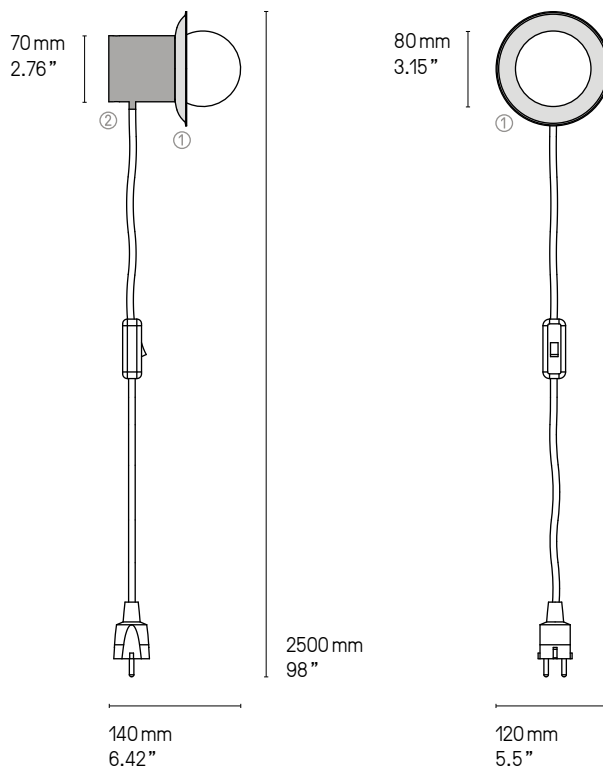

Janed 120 Simple

Janed 140 Simple

Janed 140 Tirette/Cord

Janed 140 Cable

La longueur des câbles est réglable à l'installation.
The height of the cables can be adjusted during installation.

Applique – Wall mounted light Janed 140 Tirette/Cord SB