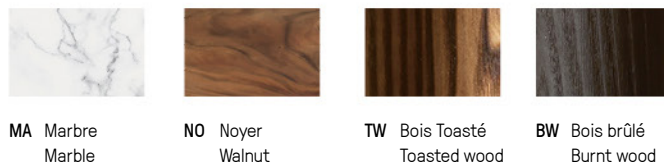

AUTRES - OTHERS