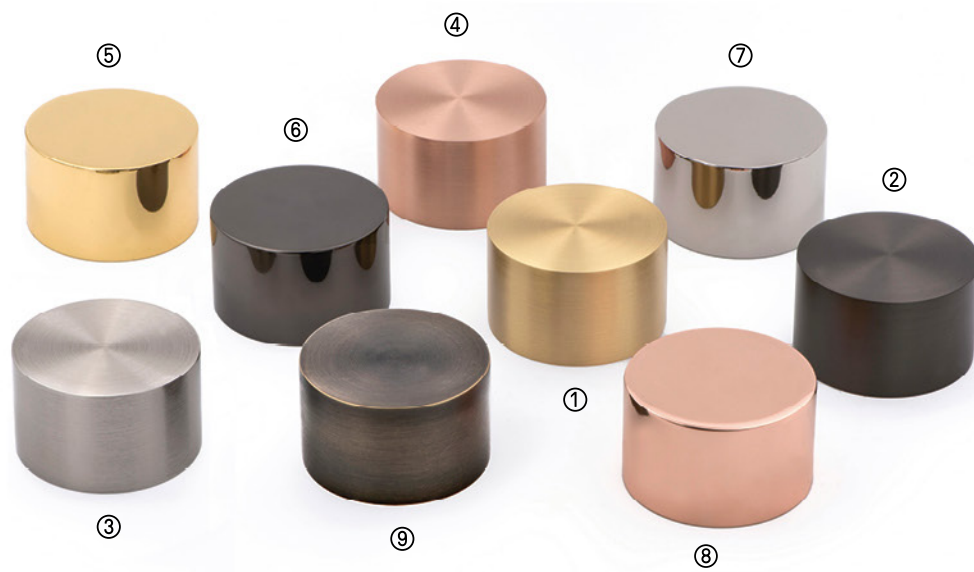

US Version fitted plate to cover outlet power box

IP Metrop SB/SG

© Yannick Labrousse

NUANCIER - FINISH OPTIONS 2026

LAITON - BRASS

- | | | | | |
|------------------------------------|---|-------------------------------------|-------------------------------------|-----------------------|
| ① Laiton satiné
SB Satin brass | ② Graphite satiné
SG Satin graphite | ③ Nickel satiné
SN Satin nickel | ④ Cuivre satiné
SC Satin copper | ⑨ Bronze
BZ Bronze |
| ⑤ Laiton poli
PB Polished brass | ⑥ Graphite poli
PG Polished graphite | ⑦ Nickel poli
PN Polished nickel | ⑧ Cuivre poli
PC Polished copper | |