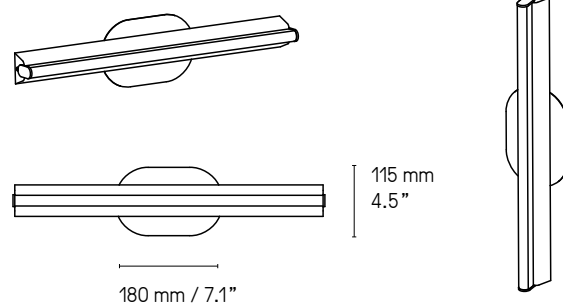

US Version fitted plate to cover outlet power box