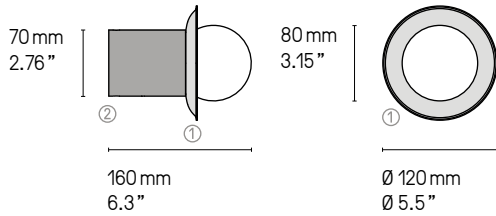

**Finitions
Finishes**

① + ②

[Nuancier – Finish options](#)

Laiton satiné SB Satin brass	Graphite satiné SG Satin graphite	Nickel satiné SN Satin nickel	Cuivre satiné SC Satin copper	Bronze BZ Bronze
Laiton poli PB Polished brass	Graphite poli PG Polished graphite	Nickel poli PN Polished nickel	Cuivre poli PC Polished copper	

**Matériaux
Materials**

Laiton massif Solid Brass	Verre triplex opale Opal triplex glass

**Source
Lamping**

G9 LED 5W max. non fournie G9 LED 5W max. not included	Variable* Dimmable*

**Norme
Standard**

IP44	Classe II
IP44	Class II

Designer

Émilie Cathelineau

* Les luminaires variables nécessitent l'utilisation d'ampoules compatibles avec la variation.
All dimmable light fixtures require the use of compatible bulbs.

IP Janed 160 SG