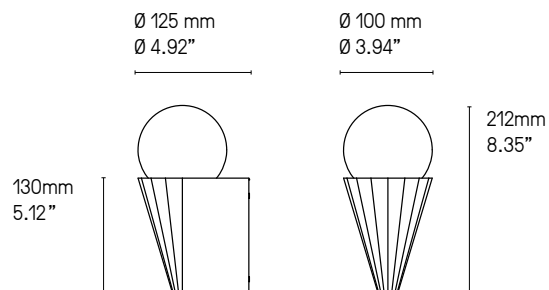

**Finitions
Finishes**

Laiton satiné SB Satin brass	Graphite satiné SG Satin graphite	Nickel satiné SN Satin nickel	Cuivre satiné SC Satin copper	Bronze BZ Bronze
Laiton poli PB Polished brass	Graphite poli PG Polished graphite	Nickel poli PN Polished nickel	Cuivre poli PC Polished copper	

[Nuancier – Finish options](#)

**Matériaux
Materials**

Laiton massif Solid Brass	Verre triplex opale soufflé bouche Opal triplex mouth-blown glass

---

**Source
Lamping**

G9 LED 5W max. non fournie G9 LED 5W max. not included	Variable* Dimmable*

**Norme
Standard**

IP24	Classe II
IP24	Class II

Designer

POOL

---

* Les luminaires variables nécessitent l'utilisation d'ampoules compatibles avec la variation.
All dimmable light fixtures require the use of compatible bulbs.

IP Cornet PN

© Yannick Labrousse