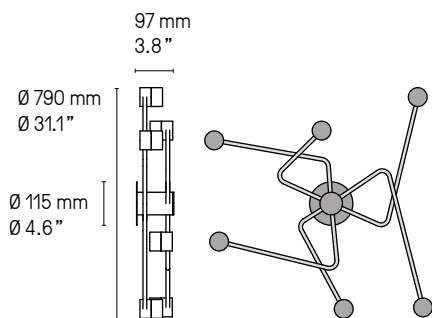

UL Version
fitted plate to cover outlet power box

Constellation
SG/SB