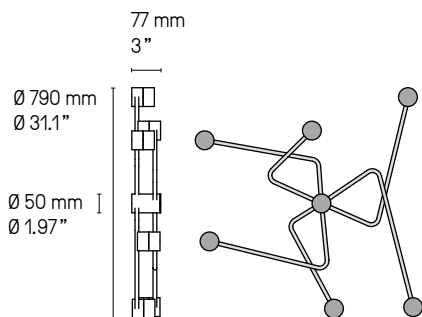

Alimentation séparée
Remote power supply