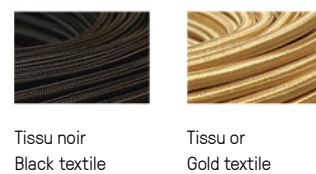

CÂBLES - CABLES

TEL. +33 (0) 2 41 32 67 54 EMAIL : CONTACT@CVL-LUMINAIRES.FR

WWW.CVL-LUMINAIRES.FR