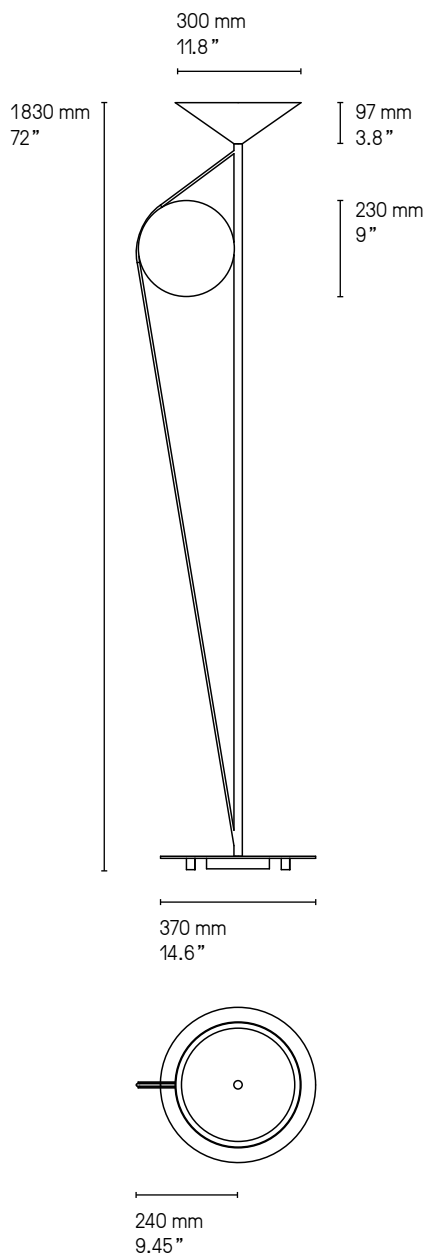

Like a mobile this luminaire creates a light in motion.

Cercle & trait XL SG

© Yannick Labrousse for POOL studio

Cercle & trait XL

 UL version suitable for damp location

Cercle & trait XS

La longueur standard des câbles est de 1 m mais elle peut être diminuée à l'installation. Autres longueurs sur demande.
 The standard height of the cables is 1 m (39.4") but can be adjusted to less during installation. Custom heights available upon request.

Cercle & trait XL SG

'The Conran Loft' © Charlotte Taylor x Hannes

Cercle & trait Potence murale – Deported wall light

**Branchement avec prise
Plug-in connection**

**Branchement mural
Mains connection**

La longueur des câbles est ajustable à l'installation.
The height of the cables can be adjusted during installation.

Cercle & trait Potence murale prise – Deported light plug-in SB

© CGI Furniture

Cercle & trait Liseuse sur pied – Standing reading lamp

Cercle & trait Liseuse sur pied – Standing reading lamp SG

© CGI Furniture

Cercle & trait Lampadaire – Floor lamp

Cercle & trait Lampadaire – Floor lamp SG

© CGI Furniture

NUANCIER - FINISH OPTIONS 2026

LAITON - BRASS

- | | | | | |
|------------------------------------|---|-------------------------------------|-------------------------------------|-----------------------|
| ① Laiton satiné
SB Satin brass | ② Graphite satiné
SG Satin graphite | ③ Nickel satiné
SN Satin nickel | ④ Cuivre satiné
SC Satin copper | ⑨ Bronze
BZ Bronze |
| ⑤ Laiton poli
PB Polished brass | ⑥ Graphite poli
PG Polished graphite | ⑦ Nickel poli
PN Polished nickel | ⑧ Cuivre poli
PC Polished copper | |