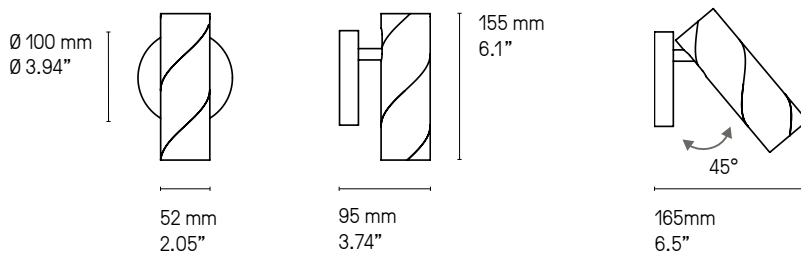

Candy Applique- Wall light

**US Version
fitted plate to cover
outlet power box**

Candy Applique – Wall light SC

Candy Spot (not available in 110V)

Candy Spot SG

Candy Spot SC

Candy Lampe – Lamp

Candy Lampe – Lamp SB