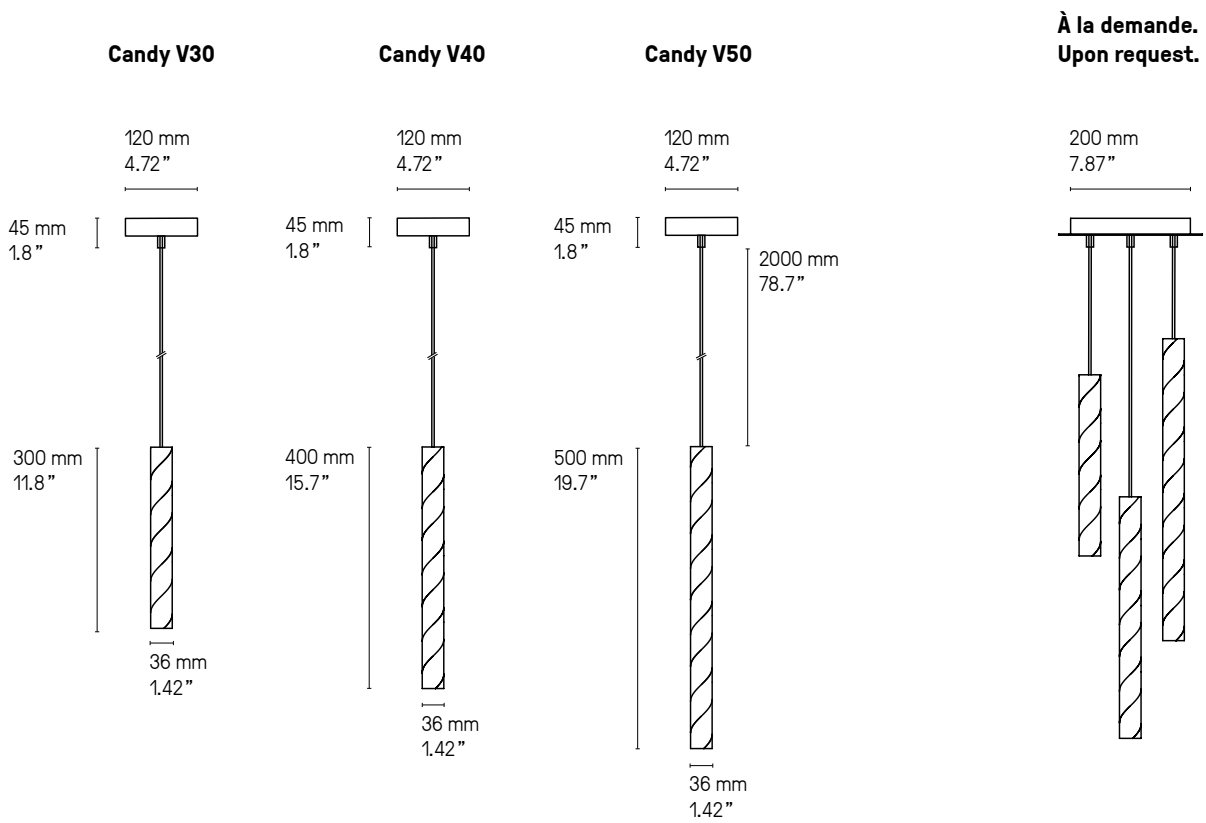

Candy SG

Candy SN

Candy SC

Candy Suspensions – Pendants

Candy V30 SG

Candy V40 SN

Candy V50 SB

Candy V40 + V30 + V50 SG

Candy Applique- Wall light

**US Version
fitted plate to cover
outlet power box**

Candy Applique – Wall light SC

Candy Spot (not available in 110V)

Candy Spot SG

Candy Spot SC

Candy Lampe – Lamp

Candy Lampe – Lamp SB