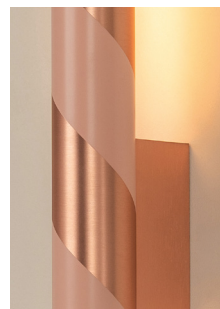

Finitions Finishes

Laiton satiné
SB Satin brass

Graphite satiné
SG Satin graphite

Nickel satiné
SN Satin nickel

Cuivre satiné
SC Satin copper

[Nuancier – Finish options](#)

Abat-jour Lampshade

Chinette noire
Black chinette

Chinette blanche
White chinette

Matériaux Materials

Laiton massif
Solid brass or

Abat-jour tissu
Textile lampshade

Diffuseur polycarbonate
Polycarbonate diffuser

Câble textile noir
Black textile cable

Source Lamping

*Valeurs nominales
Nominal values*

Suspensions – Pendants V30, V40 & V50

LED intégrée 331 lm 2700°K 2 W

Integrated LED 331 lm 2700°K 2 W

Alimentation intégrée

Int. power supply included

Variation (phase cut)

Dimmable (phase cut)

Applique – Wall light

LED intégrée 840 lm 2700°K 9W

Integrated LED 840 lm 2700°K 9W

Alimentation intégrée

Int. power supply included

Variation (phase cut)

Dimmable (phase cut)

Spot (not available for 110V)

LED intégrée 630 lm 2700°K 10W

Integrated LED 630 lm 2700°K 10W

Variation (phase cut)

Dimmable (phase cut)

Lampe de table – Table Lamp

E27 LED 20W max. non fournie

E27 LED 20W max. not included

E26 LED 20W max. not included

Interrupteur sur câble

Cable Switch

Cable Switch

Variation*

Dimmable*

Dimmable*

Lampadaire – Floor Lamp

E27 LED 20W max. non fournie

E27 LED 20W max. not included

E26 LED 20W max. not included

Variateur à pied

Foot operated dimmer

Foot operated dimmer

Variation*

Dimmable*

Dimmable*

Designer

Jean-Baptiste Fastrez

* Les luminaires variables nécessitent l'utilisation d'ampoules compatibles avec la variation.

All dimmable light fixtures require the use of compatible bulbs.

Candy SC