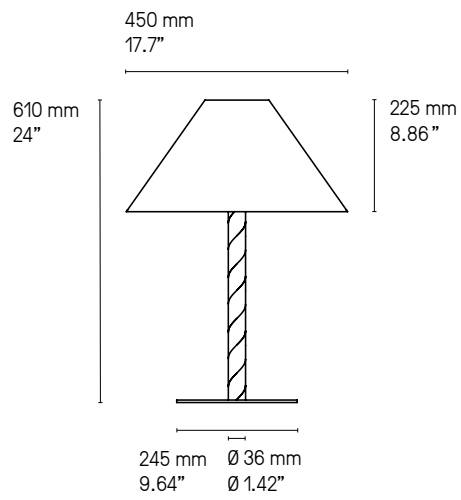

Candy Applique- Wall light

**US Version
fitted plate to cover
outlet power box**

Candy Applique – Wall light SC

Candy Spot (not available in 110V)

Candy Spot SG

Candy Spot SC

Candy Lampe – Lamp

Candy Lampe – Lamp SB