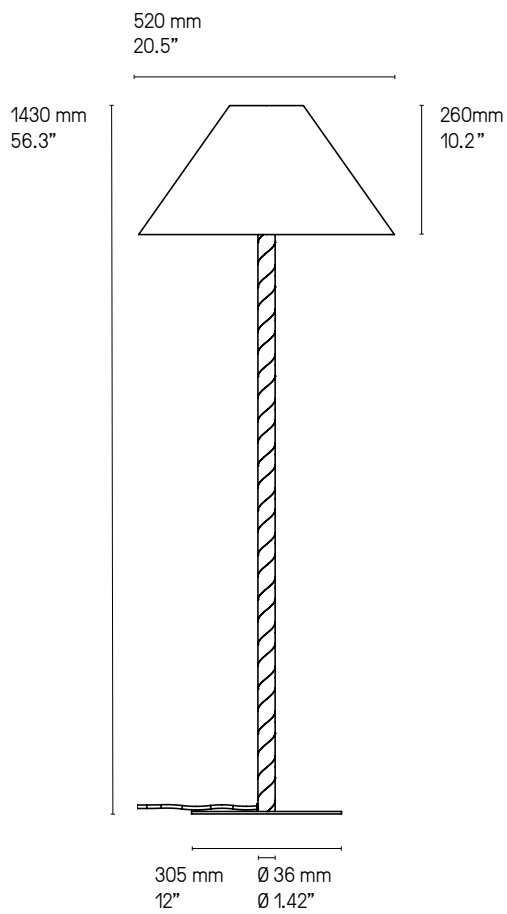

Candy Lampadaire- Floor lamp

Candy Lampadaire – Floor lamp SB