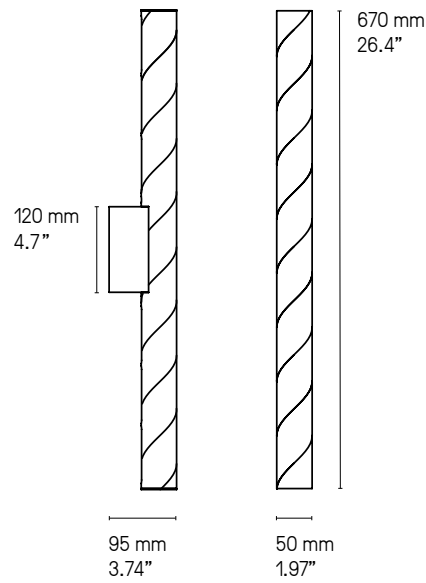

Candy Applique- Wall light