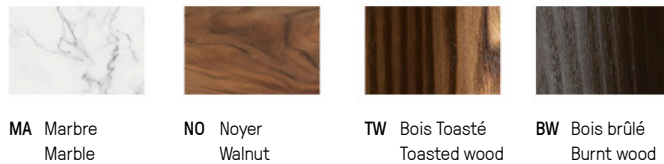

AUTRES - OTHERS