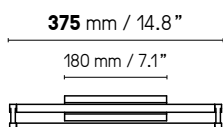

Appliques – Wall lights