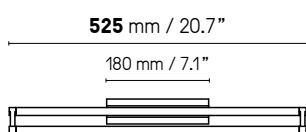

Appliques – Wall lights