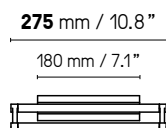

Appliques – Wall lights