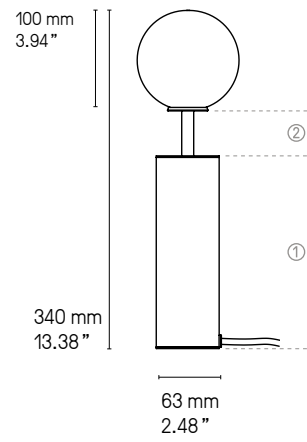

Co Small

Co SB/PB, BW/PG and TW/PG

© Bastien Pigneul