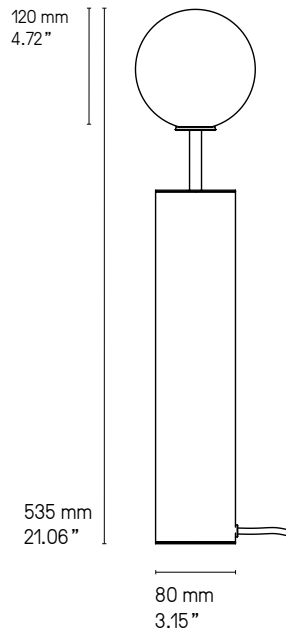

Interrupteur sur câble  
Cable Switch

---

**Designer**

José Lévy

---

Co Large BW/PG and Co Medium TW/PG

© CVL

**Co Large**