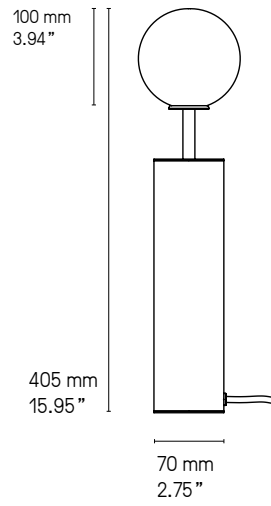

Co Large

Co Medium

Co Small

© Bastien Pigneul

© Bastien Pigneul