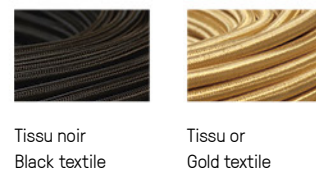

CÂBLES - CABLES

TEL. +33 (0) 2 41 32 67 54 EMAIL : CONTACT@CVL-LUMINAIRES.FR

WWW.CVL-LUMINAIRES.FR