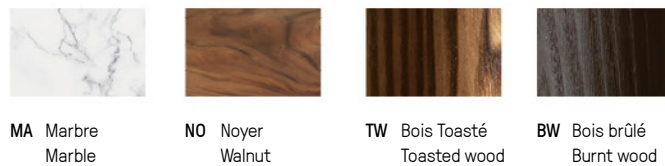

AUTRES - OTHERS