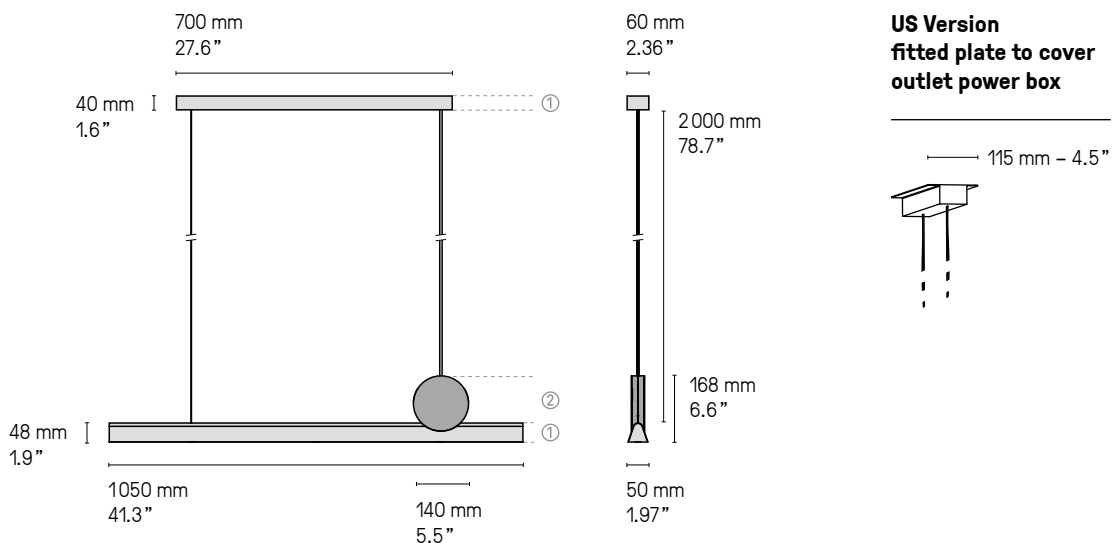

Suspensions – Pendants Calé(e) V5

Calé(e) V5 SB/SG

La longueur standard des câbles est de 2 m mais elle peut être diminuée à l'installation. Autres longueurs sur demande.
The standard height of the cables is 2 m (78.7") but can be adjusted to less during installation. Custom heights available upon request.