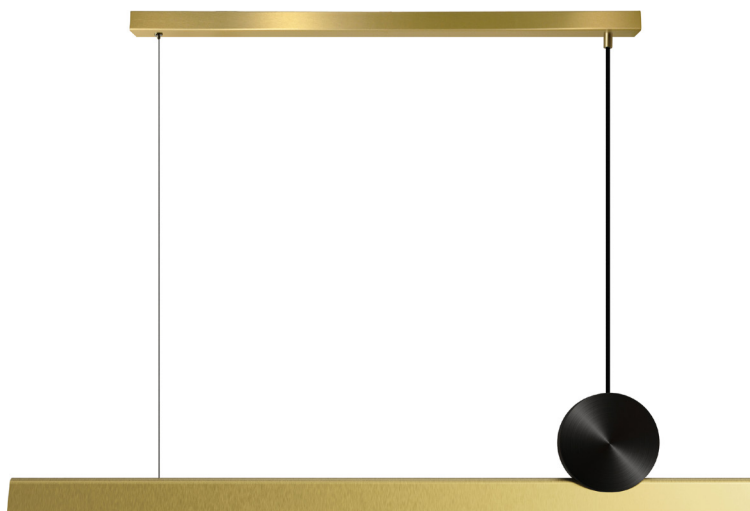

Suspensions – Pendants Calé(e) V5

Calé(e) V5 SB/SG

La longueur standard des câbles est de 2 m mais elle peut être diminuée à l'installation. Autres longueurs sur demande.
The standard height of the cables is 2 m (78.7") but can be adjusted to less during installation. Custom heights available upon request.