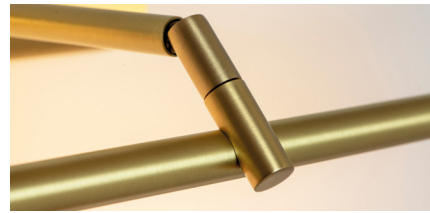

Designer

Émilie Cathelineau

Airy R SB

Airy L SB

Airy R Socle rond – Round base

Uniquement de 214 à 1014 – Only from 214 to 1014

Longueurs – Lengths

214, 414, 514, 614, 814, 1014, 1214, 1414, 1614 mm

Longueurs sur mesure possibles sur demande.

Custom lengths available upon request.

Airy L Socle long – Long base

Airy P Socle potence – Stem base

Airy P - SB

NUANCIER - FINISH OPTIONS 2026

LAITON - BRASS

- | | | | | |
|------------------------------------|---|-------------------------------------|-------------------------------------|-----------------------|
| ① Laiton satiné
SB Satin brass | ② Graphite satiné
SG Satin graphite | ③ Nickel satiné
SN Satin nickel | ④ Cuivre satiné
SC Satin copper | ⑨ Bronze
BZ Bronze |
| ⑤ Laiton poli
PB Polished brass | ⑥ Graphite poli
PG Polished graphite | ⑦ Nickel poli
PN Polished nickel | ⑧ Cuivre poli
PC Polished copper | |