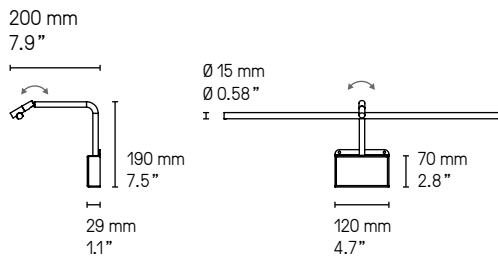

Airy P Socle potence – Stem base

Airy P - SB