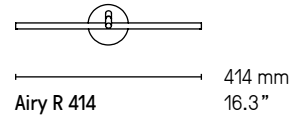

Designer

Émilie Cathelineau

Airy R SB

Airy L SB

Airy R Socle rond – Round base

Uniquement de 214 à 1014 – Only from 214 to 1014

Longueurs – Lengths

214, 414, 514, 614, 814, 1014, 1214, 1414, 1614 mm

Longueurs sur mesure possibles sur demande.

Custom lengths available upon request.

Airy L Socle long – Long base

Airy P Socle potence – Stem base

Airy P - SB

NUANCIER - FINISH OPTIONS 2026

LAITON - BRASS

- | | | | | |
|------------------------------------|---|-------------------------------------|-------------------------------------|-----------------------|
| ① Laiton satiné
SB Satin brass | ② Graphite satiné
SG Satin graphite | ③ Nickel satiné
SN Satin nickel | ④ Cuivre satiné
SC Satin copper | ⑨ Bronze
BZ Bronze |
| ⑤ Laiton poli
PB Polished brass | ⑥ Graphite poli
PG Polished graphite | ⑦ Nickel poli
PN Polished nickel | ⑧ Cuivre poli
PC Polished copper | |