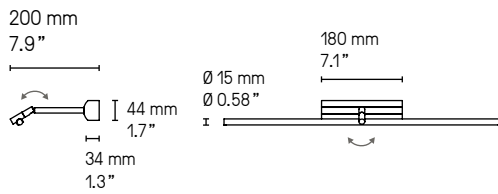

Airy L Socle long – Long base