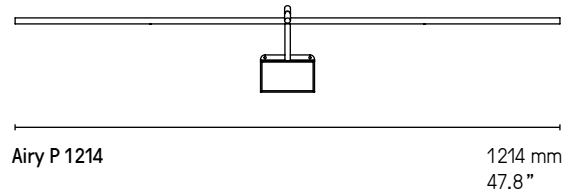

Airy P Socle potence – Stem base

Airy P - SB