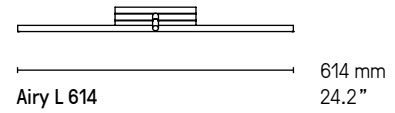

Designer

Émilie Cathelineau

Airy R SB

Airy L SB

Airy R Socle rond – Round base

Uniquement de 214 à 1014 – Only from 214 to 1014

Longueurs – Lengths

214, 414, 514, 614, 814, 1014, 1214, 1414, 1614 mm

Longueurs sur mesure possibles sur demande.

Custom lengths available upon request.

Airy L Socle long – Long base

Airy P Socle potence – Stem base

Airy P - SB

NUANCIER - FINISH OPTIONS 2026

LAITON - BRASS

- | | | | | |
|------------------------------------|---|-------------------------------------|-------------------------------------|-----------------------|
| ① Laiton satiné
SB Satin brass | ② Graphite satiné
SG Satin graphite | ③ Nickel satiné
SN Satin nickel | ④ Cuivre satiné
SC Satin copper | ⑨ Bronze
BZ Bronze |
| ⑤ Laiton poli
PB Polished brass | ⑥ Graphite poli
PG Polished graphite | ⑦ Nickel poli
PN Polished nickel | ⑧ Cuivre poli
PC Polished copper | |