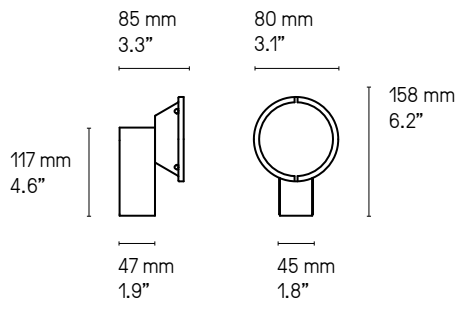

Applique XS V1 – Wall light XS V1