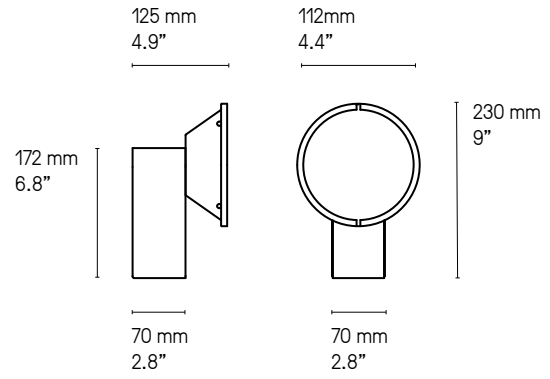

Applique XL V1 – Wall light XL V1