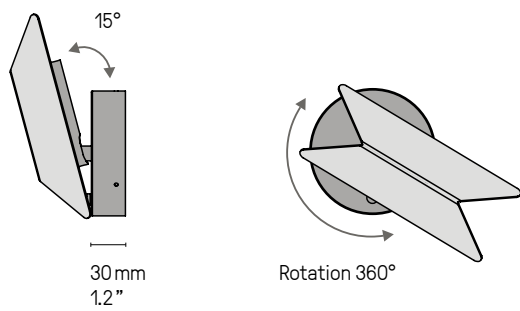

Pirouette V1 SB/SB

© Laura Evrat