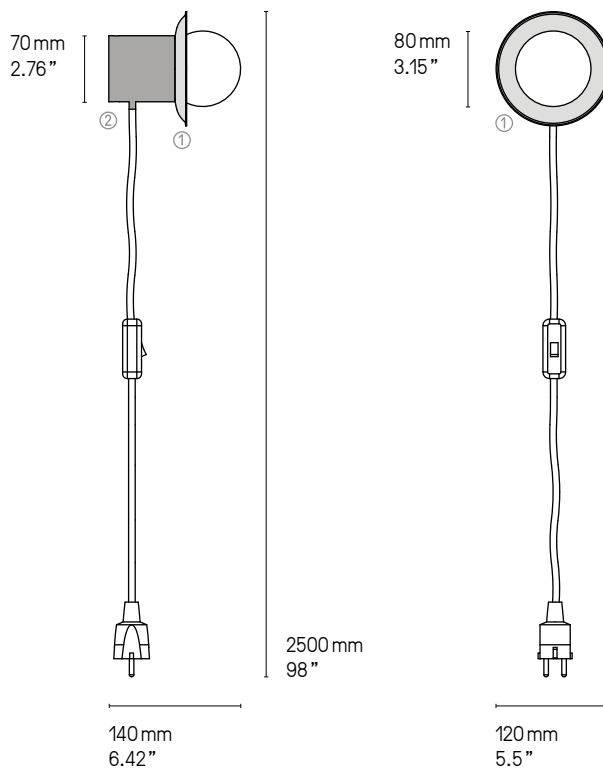

Janed Appliques – Wall lights

Janed 120 Simple

Janed 140 Simple

Janed 140 Tirette/Cord

Janed 140 Cable

La longueur des câbles est réglable à l'installation.
The height of the cables can be adjusted during installation.