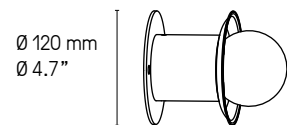

Finitions Finishes ① + ②

[Nuancier – Finish options](#)

Laiton satiné SB Satin brass	Graphite satiné SG Satin graphite	Nickel satiné SN Satin nickel	Cuivre satiné SC Satin copper
Laiton poli PB Polished brass	Graphite poli PG Polished graphite	Nickel poli PN Polished nickel	Cuivre poli PC Polished copper

Matériaux Material

Tous – All Laiton massif Solid Brass	Tous – All Verre triplex opale Opal triplex glass	Janed 140 Cable Câble textile noir (longueur ≈ 2 m) Black textile cable (length ≈ 79")

Source Lamping

Appliques – Wall mounted lights	
Janed 120 & 140 Simple	
G9 LED 5W max. non fournie G9 LED 5W max. not included	Variable* Dimmable*
Janed 140 Tirette/Cord	
G9 LED 5W max. non fournie G9 LED 5W max. not included	Interrupteur par tirette Pull cord switch
Janed 140 Cable	
G9 LED 5W max. non fournie G9 LED 5W max. not included	Interrupteur sur le câble Cable switch
Lampe de table – Table lamp	
Lampe de table – Table lamp	
G9 LED 5W max. non fournie G9 LED 5W max. not included	Interrupteur sur le câble Cable switch

Designer

Émilie Cathelineau

* Les luminaires variables nécessitent l'utilisation d'ampoules compatibles avec la variation.
All dimmable light fixtures require the use of compatible bulbs.

US Version fitted plate to cover outlet power box

Applique – Wall mounted light
Janed 140 Simple SB