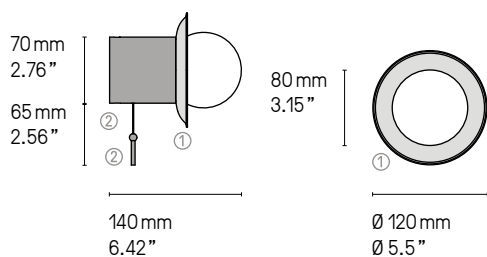

Janed Appliques – Wall lights

Janed 120 Simple

Janed 140 Simple

Janed 140 Tirette/Cord

Janed 140 Cable

La longueur des câbles est réglable à l'installation.
The height of the cables can be adjusted during installation.