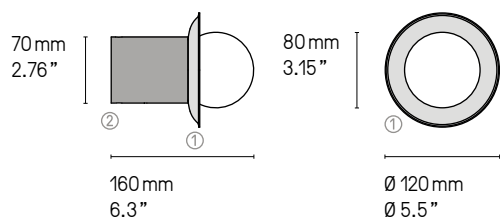

**Finitions
Finishes**

① + ②

● Laiton satiné
SB Satin brass

● Graphite satiné
SG Satin graphite

● Nickel satiné
SN Satin nickel

● Cuivre satiné
SC Satin copper

[Nuancier – Finish options](#)

● Laiton poli
PB Polished brass

● Graphite poli
PG Polished graphite

● Nickel poli
PN Polished nickel

● Cuivre poli
PC Polished copper

**Matériaux
Material**

Laiton massif
Solid Brass

Verre triplex opale
Opal triplex glass

**Source
Lamping**

G9 LED 5W max. non fournie
G9 LED 5W max. not included

Variable*
Dimmable*

**Norme
Standard**

IP44
IP44

Classe II
Class II

Designer

Émilie Cathelineau

* Les luminaires variables nécessitent l'utilisation d'ampoules compatibles avec la variation.
All dimmable light fixtures require the use of compatible bulbs.