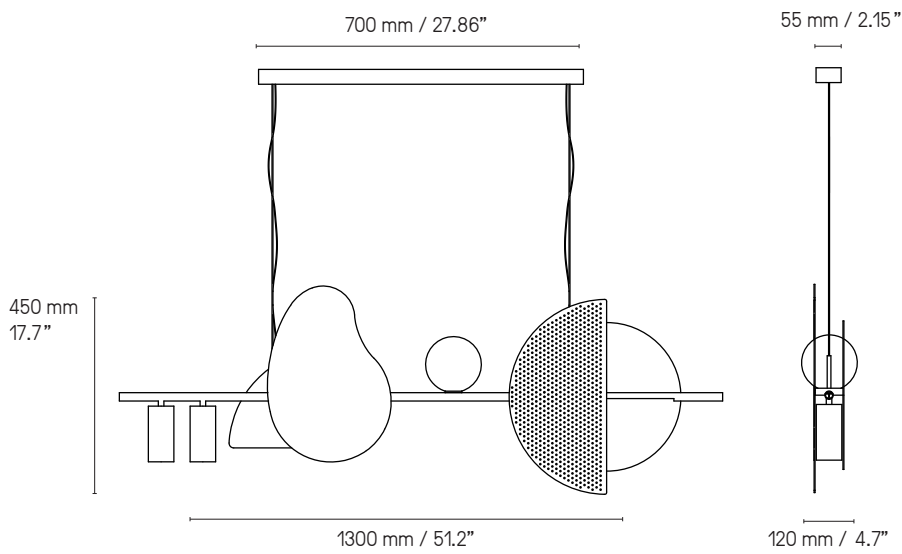

Source Lamping	<p>Nacho 1300 1800 lm 2700°K</p> <p>Ruban LED intégré + G4 Led 3W maxi fournie + 2 x GU 5.3 Led 6 W maxi fournies</p> <p>Integrated strip LED + G4 Led 3W max included + 2 x GU 5.3 Led 6 W max included</p>	<p>Alimentations 24V et 12 V intégrées dans le pavillon</p> <p>Internal power supplies 24V and 12V included in canopy.</p>	<p>Variable (phase cut)</p> <p>Dimmable (phase cut)</p>
	<p>Nacho 750 900 lm 2700°K</p> <p>Ruban LED intégré + G4 Led 3W maxi fournie</p> <p>Integrated strip LED + G4 Led 3W max included</p>	<p>Alimentations 24V et 12 V intégrées dans le pavillon</p> <p>Internal power supplies 24V and 12V included in canopy.</p>	<p>Variable (phase cut)</p> <p>Dimmable (phase cut)</p>

Designer Sylvain Willenz

NACHO 750

NACHO 1300

La longueur des câbles est réglable à l'installation.
The height of the cables can be adjusted during installation.