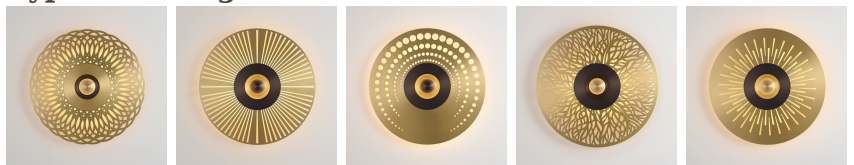

# Wall light Atmos Stella

 Collection: Atmos

 Designer: Émilie Cathelineau

At the center of its large openwork crown, Atmos's concentric discs follow one another into its luminous heart. The big sister of the Earth wall lamp, Atmos stands out for its large size and multitude of possible decor combinations.

## Types of design

Atmos Lace

Atmos Eclat

Atmos Pop

Atmos Racine

Atmos Stella