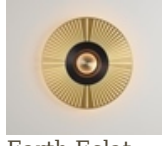

Earth Mandala wall light

 Collection: Earth

 Designer: Émilie Cathelineau

A luminous heart, set with extremely fine openwork metal or a solid disc, gives this collection an Art Deco touch. From chiaroscuro to moucharabieh, the composition ideas are varied.

The central part is identical for all models, whatever the size or motif.

Types of design

Earth Eclat

Earth Mandala

Earth Palm

Earth Racine

Earth Radian

Earth Sober