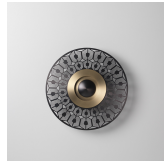

Earth Mandala wall light

 Collection: Earth

 Designer: Émilie Cathelineau

A luminous heart, set with extremely fine openwork metal or a solid disc, gives this collection an Art Deco touch. From chiaroscuro to moucharabieh, the composition ideas are varied.

The central part is identical for all models, whatever the size or motif.

Types of design

Earth Eclat

Earth Mandala

Earth Palm

Earth Racine

Earth Radian

Earth Sober

Earth Sun

Earth Turtle

Finishes

Satin
Copper

Satin
Brass

Satin
Graphite

Satin
Nickel

Material

Solid Brass

Polycarbonate diffuser

Technical specifications

France and others

Earth Mandala

Lamping	Luminous flux	Color temperature	Power	Int. power supply	Dimmable
Integrated LED	1030lm	2700°k	13W	Integrated 24V power supply	Yes - Phase cut
Dimension Ø330 mm & Ø440 mm					