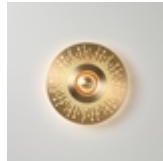

Earth Mandala wall light

 Collection: Earth

 Designer: Émilie Cathelineau

A luminous heart, set with extremely fine openwork metal or a solid disc, gives this collection an Art Deco touch. From chiaroscuro to moucharabieh, the composition ideas are varied.

The central part is identical for all models, whatever the size or motif.

Types of design

Earth Eclat

Earth Mandala

Earth Palm

Earth Racine

Earth Radian

Earth Sober

Earth Sun

Earth Turtle

Finishes

Satin
Copper

Satin
Brass

Satin
Graphite

Satin
Nickel

Material

Solid Brass

Polycarbonate diffuser

Technical specifications

France and others

Earth Mandala

Lamping	Luminous flux	Color temperature	Power	Int. power supply	Dimmable
Integrated LED	1030lm	2700°k	13W	Integrated 24V power supply	Yes - Phase cut
Dimension Ø330 mm & Ø440 mm					