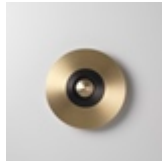

Earth Mandala wall light

 Collection: Earth

 Designer: Émilie Cathelineau

A luminous heart, set with extremely fine openwork metal or a solid disc, gives this collection an Art Deco touch. From chiaroscuro to moucharabieh, the composition ideas are varied.

The central part is identical for all models, whatever the size or motif.

Types of design

Earth Eclat

Earth Mandala

Earth Palm

Earth Racine

Earth Radian

Earth Sober