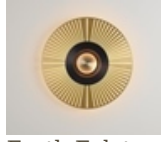

Earth Eclat wall light

 Collection: Earth

 Designer: Émilie Cathelineau

A luminous heart, set with extremely fine openwork metal or a solid disc, gives this collection an Art Deco touch. From chiaroscuro to moucharabieh, the composition ideas are varied.

The central part is identical for all models, whatever the size or motif.

Types of design

Earth Eclat

Earth Mandala

Earth Palm

Earth Racine

Earth Radian

Earth Sober

Solid Brass

Polycarbonate diffuser

Technical specifications

France and others

Earth Éclat

Lamping	Luminous flux	Color temperature	Power	Int. power supply	Dimmable
Integrated LED	1030lm	2700°k	13W	Integrated 24V power supply	Yes - Phase cut
Dimension Ø330 mm & Ø440 mm					

USA & Canada

Eart Éclat

Lamping	Luminous flux	Color temperature	Power	Int. power supply	Dimmable
Integrated LED	1030lm	2700°k	15W	Integrated 24V power supply	Yes - Phase cut
Dimension	Ø330 & Ø440				