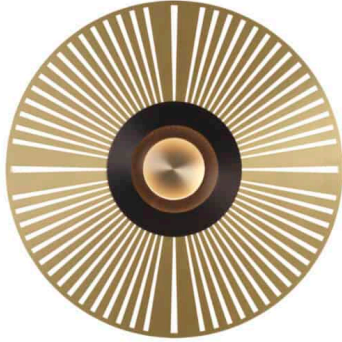

Earth Eclat wall light

 Collection: Earth

 Designer: Émilie Cathelineau

A luminous heart, set with extremely fine openwork metal or a solid disc, gives this collection an Art Deco touch. From chiaroscuro to moucharabieh, the composition ideas are varied.

The central part is identical for all models, whatever the size or motif.

Types of design

Earth Eclat

Earth Mandala

Earth Palm

Earth Racine

Earth Radian

Earth Sober

Solid Brass

Polycarbonate diffuser

Technical specifications

France and others

Earth Éclat

Lamping	Luminous flux	Color temperature	Power	Int. power supply	Dimmable
Integrated LED	1030lm	2700°k	13W	Integrated 24V power supply	Yes - Phase cut
Dimension Ø330 mm & Ø440 mm					