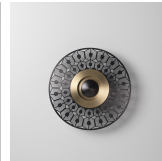

Earth Turtle