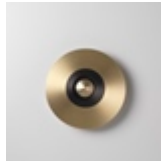

Earth Eclat wall light

 Collection: Earth

 Designer: Émilie Cathelineau

A luminous heart, set with extremely fine openwork metal or a solid disc, gives this collection an Art Deco touch. From chiaroscuro to moucharabieh, the composition ideas are varied.

The central part is identical for all models, whatever the size or motif.

Types of design

Earth Eclat

Earth Mandala

Earth Palm

Earth Racine

Earth Radian

Earth Sober

Solid Brass

Polycarbonate diffuser

Technical specifications

France and others

Earth Éclat

Lamping	Luminous flux	Color temperature	Power	Int. power supply	Dimmable
Integrated LED	1030lm	2700°k	13W	Integrated 24V power supply	Yes - Phase cut
Dimension Ø330 mm & Ø440 mm					