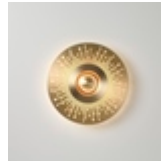

Earth Eclat wall light

 Collection: Earth

 Designer: Émilie Cathelineau

A luminous heart, set with extremely fine openwork metal or a solid disc, gives this collection an Art Deco touch. From chiaroscuro to moucharabieh, the composition ideas are varied.

The central part is identical for all models, whatever the size or motif.

Types of design

Earth Eclat

Earth Mandala

Earth Palm

Earth Racine

Earth Radian

Earth Sober

Earth Sun

Earth Turtle

Finishes

Satin
Copper

Satin
Brass

Satin
Graphite

Satin
Nickel

Material

Solid Brass

Polycarbonate diffuser

Technical specifications

France and others

Earth Éclat

Lamping	Luminous flux	Color temperature	Power	Int. power supply	Dimmable
Integrated LED	1030lm	2700°k	13W	Integrated 24V power supply	Yes - Phase cut
Dimension Ø330 mm & Ø440 mm					