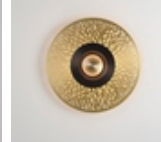

Earth Eclat wall light

 Collection: Earth

 Designer: Émilie Cathelineau

A luminous heart, set with extremely fine openwork metal or a solid disc, gives this collection an Art Deco touch. From chiaroscuro to moucharabieh, the composition ideas are varied.

The central part is identical for all models, whatever the size or motif.

Types of design

Earth Eclat

Earth Mandala

Earth Palm

Earth Racine

Earth Radian

Earth Sober

Earth Sun

Earth Turtle

Finishes

Satin
Copper

Satin
Brass

Satin
Graphite

Satin
Nickel

Material